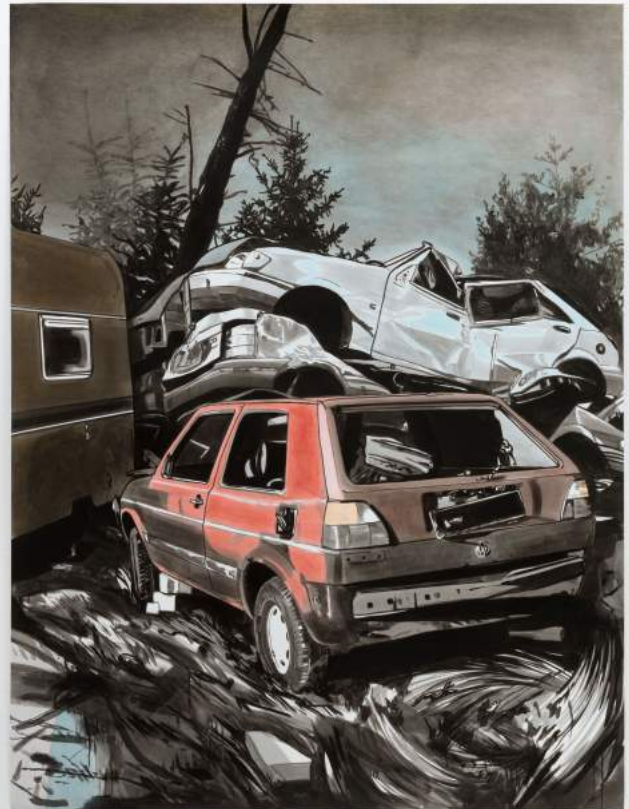

G2 Kunsthalle
Gottschedstraße 2
04109 Leipzig
Germany

Besuchereingang /
Visitors' entrance
Dittrichring 13

+49 (0)341 35 57 37 93
info@g2-leipzig.de
www.g2-leipzig.de