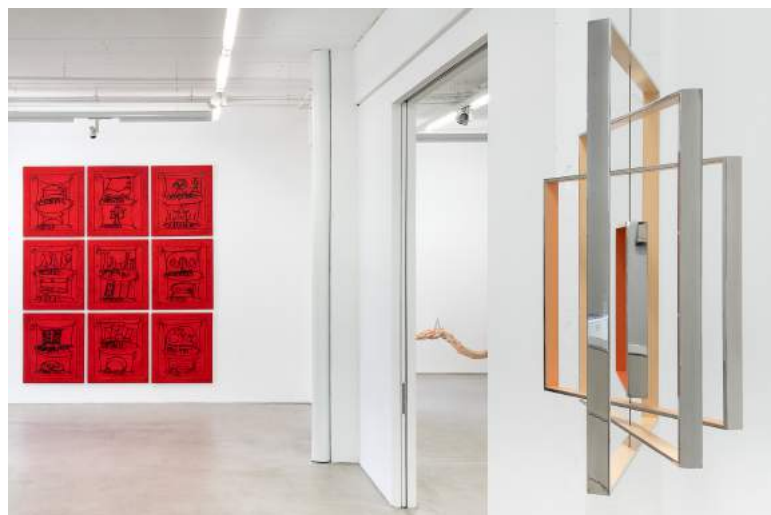

G2 Kunsthalle
Gottschedstraße 2
04109 Leipzig
Germany

Besuchereingang /
Visitors' entrance
Dittrichring 13

+49 (0)341 35 57 37 93
info@g2-leipzig.de
www.g2-leipzig.de

9. Installation view with art works by Matt Mullican and Jose Dávila, in the background: Hannah Levy, Wege zur Welt, 30 May – 15 September 2019, G2 Kunsthalle Leipzig © the artists & G2 Kunsthalle, photo: Dotgain.info